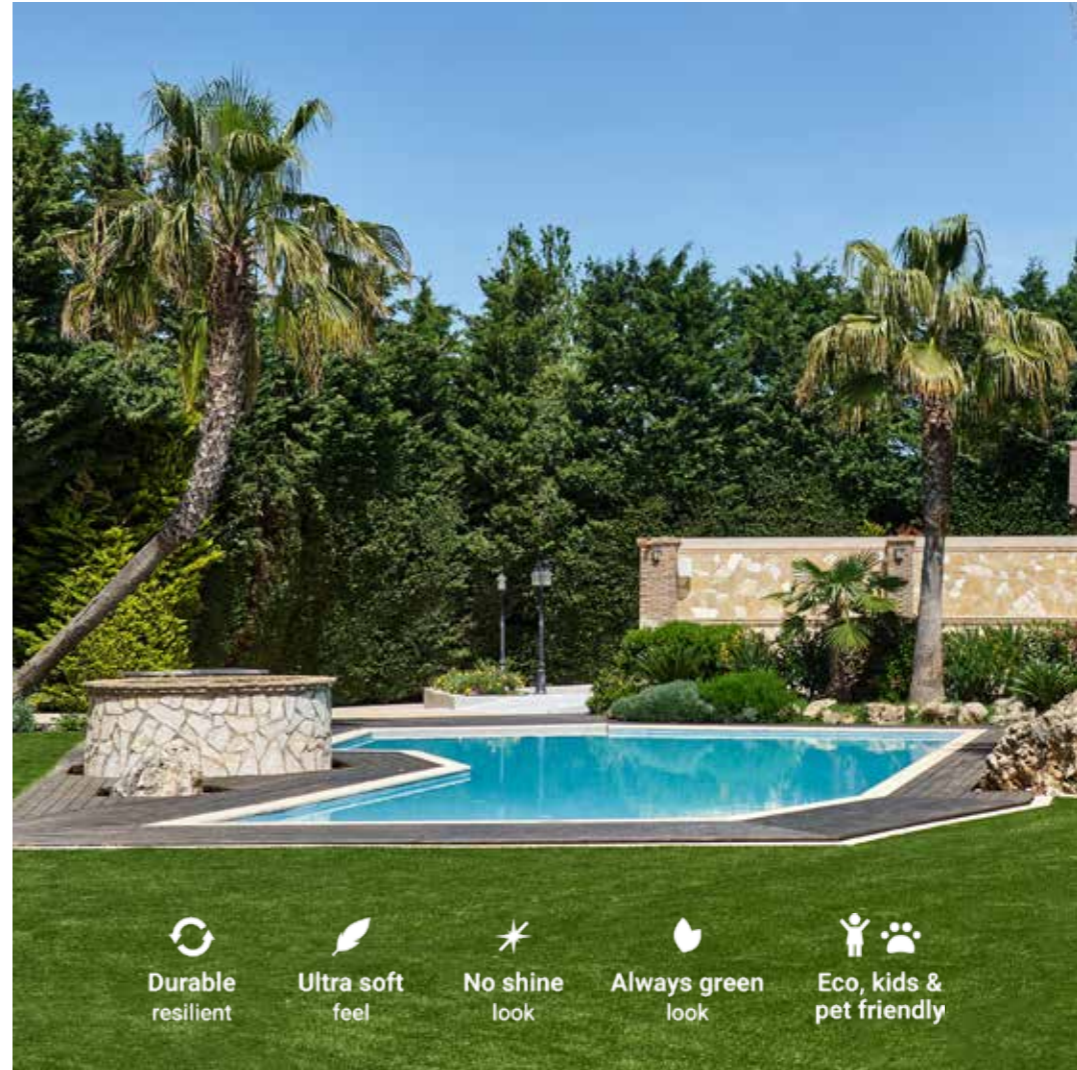

Put green in your spaces. Decorative vertical gardens offer the possibility to create a unique effect of vitality and naturalness in your space, decorating walls or ceilings.

Made in 1x1m or 0.50x0.50cm panels, with a three-dimensional natural look, in a variety of designs and shades, with UV protection and made of quality environmentally friendly materials.